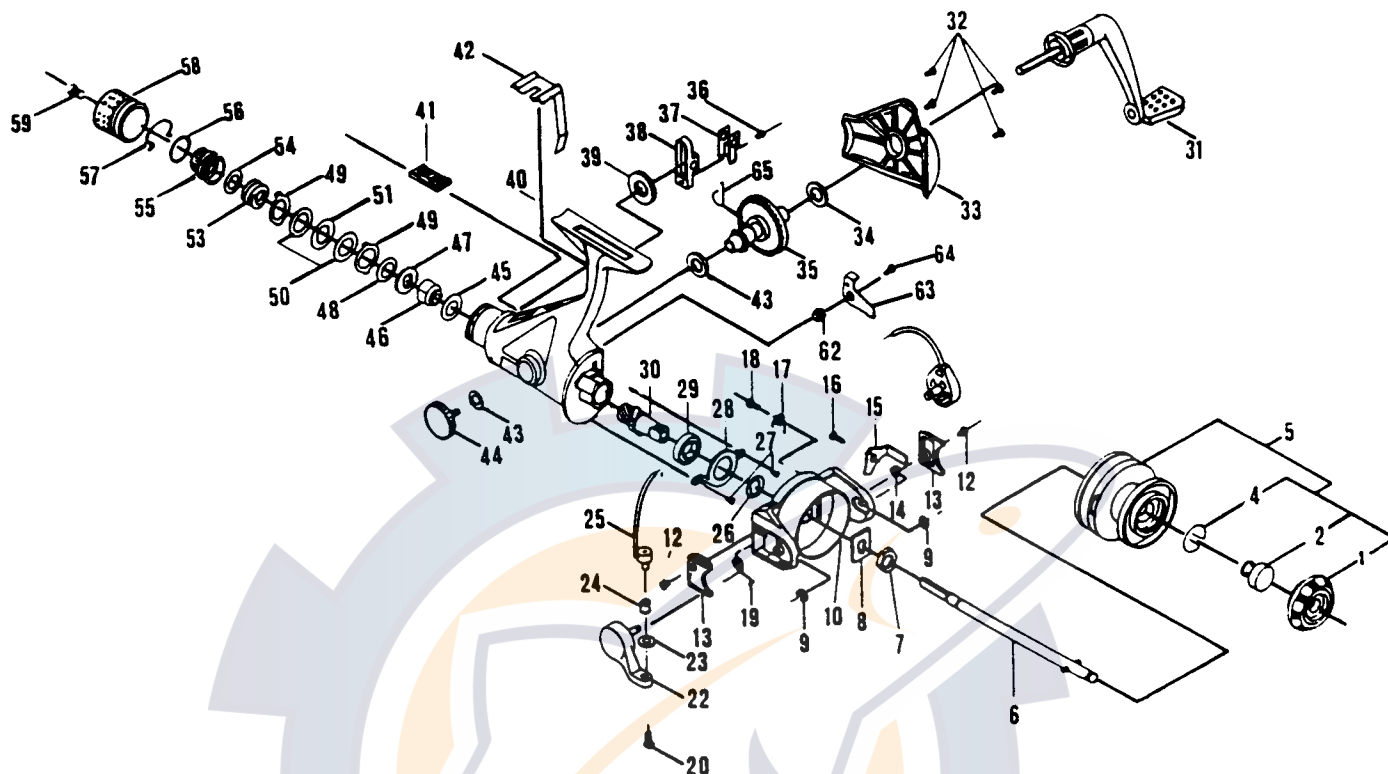

# QUANTUM CS40

Key No.	Part No.	Description	Price	Key No.	Part No.	Description	Price
1	YQ032-4	Spool Cap	1.60	33	YQ023-4	Cover Plate	8.14
2	YQ402-2	Spool Release Button	1.24	34	YQ157-2	Drive Gear Bushing	1.13
4	YQ038-2	Spool Locking Spring	1.13	35	YQ012-3	Drive Gear	3.35
5	YQ321-4	Spool	9.12	36	YQ081-3	Holder Screw	.62
6	YQ015-4	Main Shaft	2.63	37	YQ059-3	Lever Wind Hold	1.13
7	YQ006-2	Pickup Housing Nut	.93	38	YQ084-3	Lever Wind Bracket	1.49
8	YQ105-2	Pickup Housing Washer	1.13	39	YQ085-4	Lever Wind Gear	1.49
9	YQ034-2	Retaining Ring	.62	40	YQ001-4	Frame	8.50
10	YQ009-2	Pickup Housing	7.42	41	YQ065-2	Push Button	1.24
12	YQ077-2	Bracket Cover Screw	.62	42	YQ068-3	Push Button Spring	1.13
13	YQ087-4	Bracket Cover	1.03	43	YQ157-2	Drive Gear Bushing	1.13
14	YQ203-2	Trip Lever Washer	.93	44	YQ073-2	Crank Locking Screw	1.55
15	YQ115-4	Trip Lever	1.13	45	YQ033-2	Front Drag Washer	.93
16	YQ078-2	Trip Lever Screw	.62	46	YQ027-4	Drag Stem	1.13
17	YQ049-3	Trip Lever Spring	.82	48	YQ029-2	Drag Washer	.93
18	YQ079-2	Trip Spring Screw	.62	49	YQ046-2	Eared Drag Washer	1.03
19	YQ022-2	Trip Spring	.93	50	YQ031-2	Drag Washer	.93
20	YQ108-2	Line Roller Screw	1.49	51	YQ030-2	Keyed Drag Washer	.93
22	YQ007-2	Bail Bracket	1.60	53	YQ029-2	Drag Spring	.93
23	YQ017-2	Line Roller Washer	1.13	54	YQ026-2	Drag Spring Washer	.93
24	YQ004-2	Line Roller	1.70	55	YQ050-2	Drag Insert	1.55
25	YQ347-4	Bail Wire	2.99	56	YQ037-3	Wire Washer	1.03
26	YQ126-2	Pinion Washer	.62	57	YQ036-2	Wire Spring	.93
27	YQ080-3	Ball Race Retainer Screw	.62	58	YQ332-4	Drag Knob	1.55
28	YQ040-3	Ball Race Retainer	1.24	59	YQ101-4	Drag Screw	1.03
29	YQ028-3	Ball Race	3.35	62	YQ102-2	N-R Pawl Washer	1.13
30	YQ011-3	Pinion	1.44	63	YQ103-4	N-R Pawl	1.55
31	YQ318-3	Crank Arm	5.46	64	YQ104-2	N-R Pawl Screw	.52
32	YQ057-2	Cover Plate Screw	1.13	65	YQ106-2	N-R Pawl Spring	.93